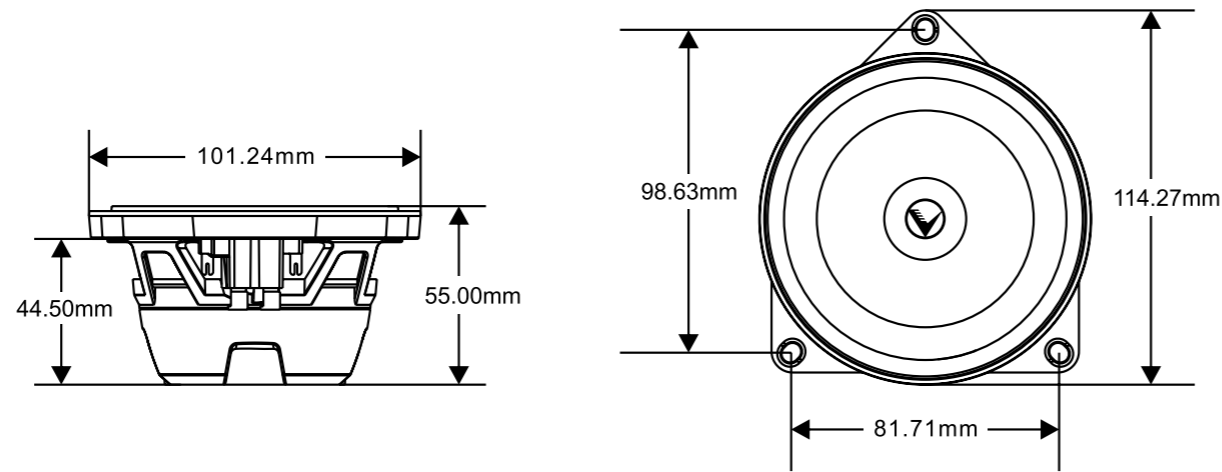

[EX-BU]

1 inch Tweeter

4-Inch Mid-Range Speakers

[EX-BM]

Crossover Network

Product DIMENSIONS

Subwoofer [EX-BMW SW]

Product
DIMENSIONS