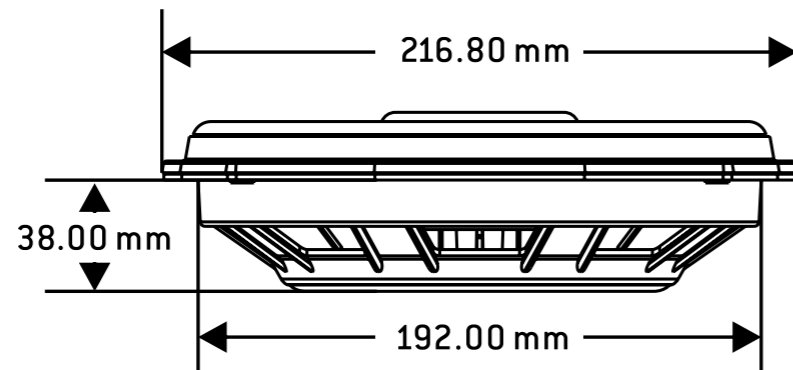

[EX-BU]

1 inch Tweeter

4-Inch Mid-Range Speakers

[EX-BM]

Crossover Network

Product DIMENSIONS

Subwoofer [EX-BMW SW]

Product
DIMENSIONS