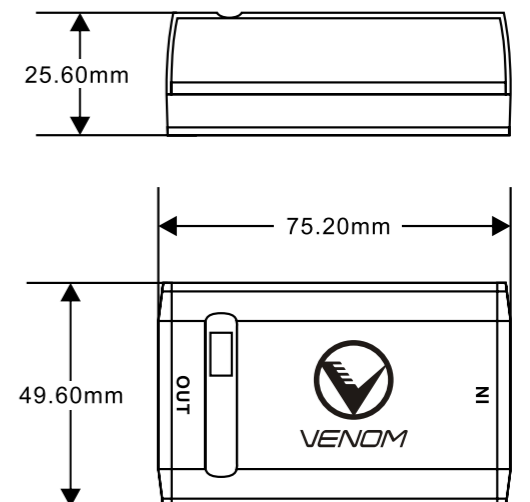

[EX-BU]

1 inch Tweeter

4-Inch Mid-Range Speakers

[EX-BM]

Crossover Network

Product DIMENSIONS

Subwoofer [EX-BMW SW]

Product
DIMENSIONS