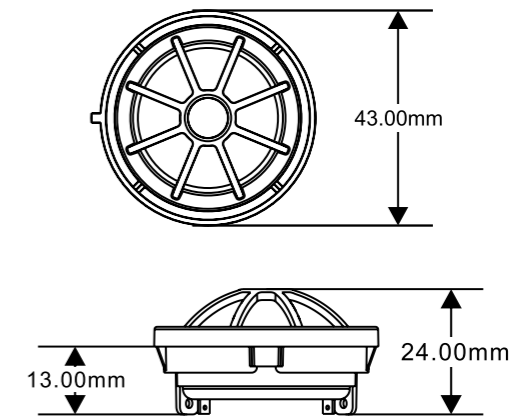

[EX-BU]

1 inch Tweeter

4-Inch Mid-Range Speakers

[EX-BM]

Crossover Network

Product DIMENSIONS

Subwoofer [EX-BMW SW]

Product
DIMENSIONS