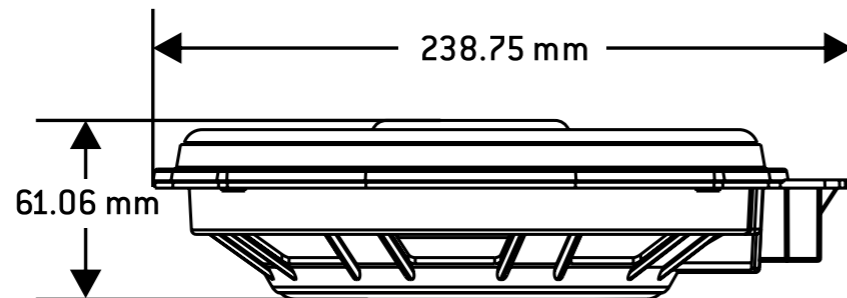

[EX-BU]

1 inch Tweeter

4-Inch Mid-Range Speakers

[EX-BM]

Crossover Network

Product DIMENSIONS

Subwoofer [EX-BMW SW]

Product
DIMENSIONS