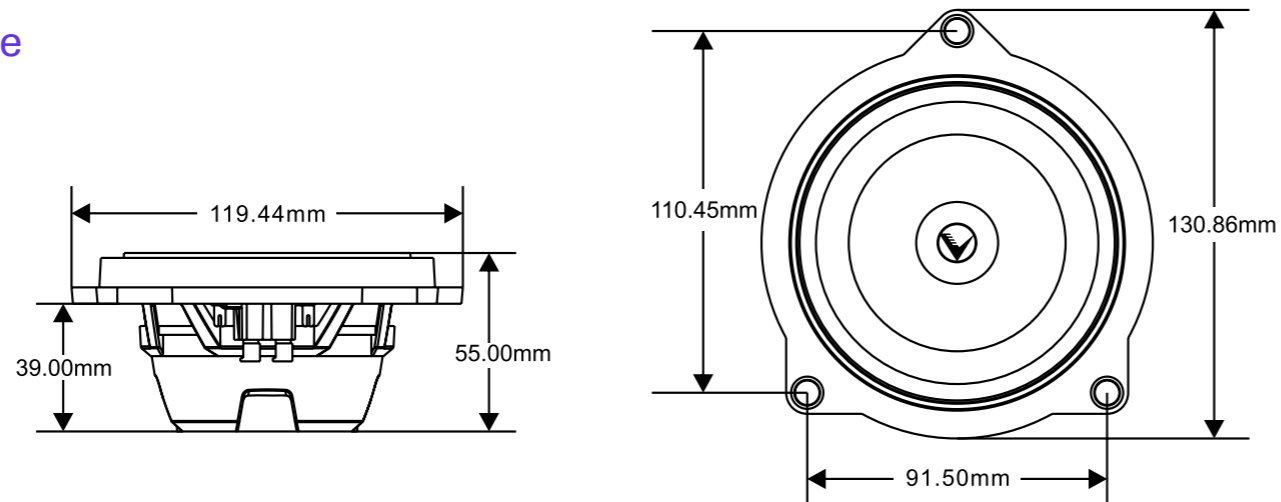

[EX-BU]

1 inch Tweeter

4-Inch Mid-Range Speakers

[EX-BM]

Crossover Network

Product DIMENSIONS

Subwoofer [EX-BMW SW]

Product
DIMENSIONS