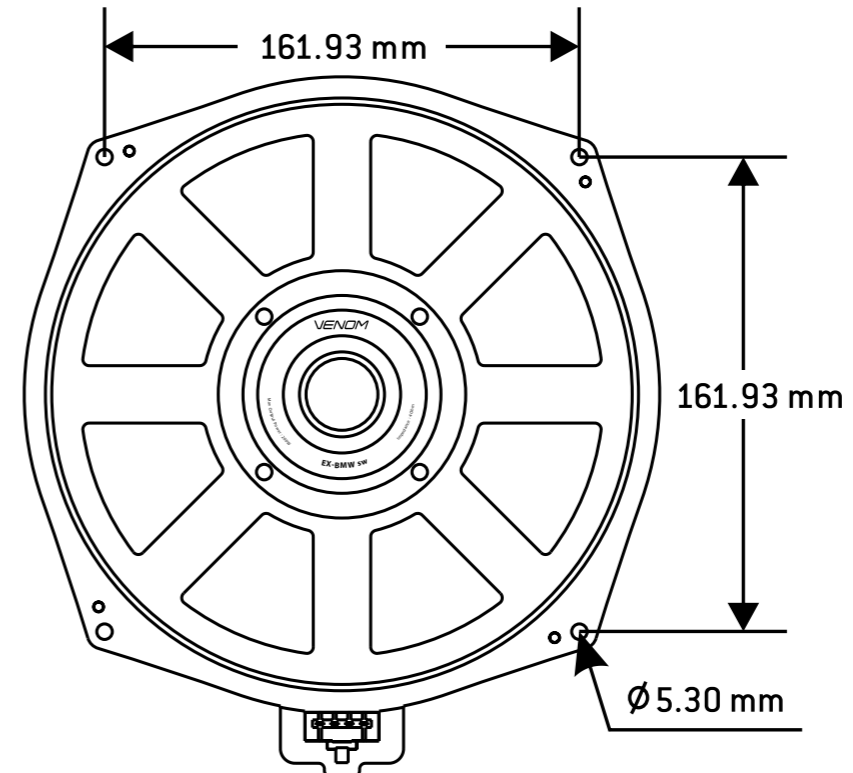

[EX-BU]

1 inch Tweeter

4-Inch Mid-Range Speakers

[EX-BM]

Crossover Network

Product DIMENSIONS

Subwoofer [EX-BMW SW]

Product
DIMENSIONS